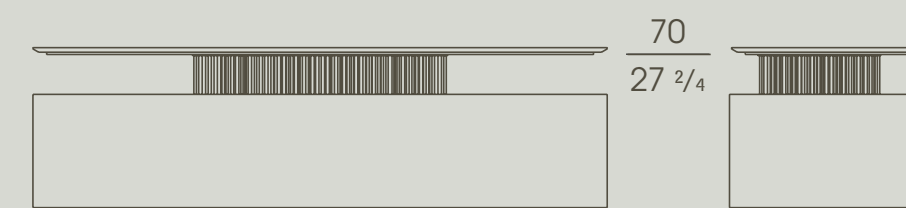

Two cylinders placed at the end of the sub-panel have a functional as well as an aesthetic aspect, acting as cable grommets. The cables depart from a technical compartment, illuminated by LEDs with an opening sensor, positioned in the structure and equipped with: 3 schuko sockets, 2 RJ45 sockets, to exit through a conical hole carved from solid Canaletto walnut characterised by a craftsmanship.

The leather-covered desk pad, in the same colour variant as the lower top, presents two USB A/C multi-sockets integrated into the structure with a matt black sheet.

The left-hand drawer unit consists of a single compartment with LED lighting with opening sensor and multi-socket 3 schuko sockets, 2 RJ45 sockets. The right-hand chest of drawers consists of three drawers of different sizes, from top to bottom: No. 1 drawer with separators No. 2 drawers, all drawers have a leather bottom, in the same colour as the top and bottom insert.

The metal handles are leather-covered and inserted in the front of the drawers, worked at 45°.

The frontal part is characterised by a courtesy compartment for guests illuminated with a dimmable LED strip with remote control supplied.

Height-adjustable feet.

Accessories:

it is possible to add to the left-hand drawer unit and the bottom right-hand drawer, an app-controlled automatic closing system.

71205

Scrivania in noce canaletto con piano in marmo e inserto in pelle.
Canaletto walnut desk with marble top and leather insert

cm 252 x 92 x h 74
in 99 1/4 x 36 1/4 x h 29 1/4