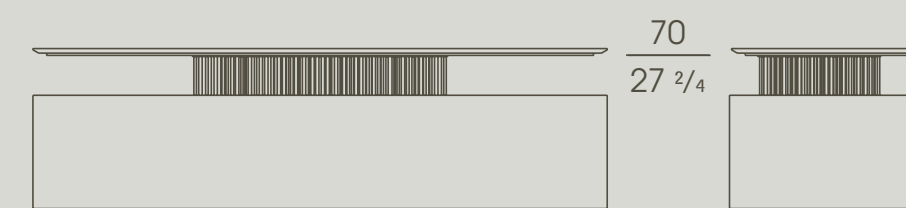

71200

Scrivania in noce canaletto con piano in noce canaletto e inserto in pelle
Canaletto walnut desk with Canaletto walnut top and leather insert

cm 252 x 92 x h 74
in 99 1/4 x 36 1/4 x h 29 1/4

71210

Cassetto destro
Right drawer

71211

Cassetto sinistro
Left drawer