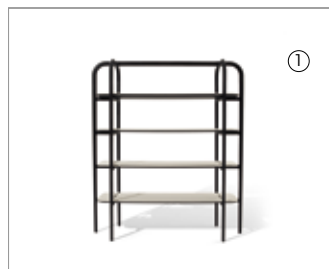

AMIRAL

Mobile angolare da fissare a parete e libreria in massiccio e impiallacciatura di frassino disponibili in quattro finiture: naturale (fin.96), grigio antracite (fin.93), biscotto (fin.2P) e cenere (fin.2R).

Corner piece of furniture to be fixed to the wall and bookcase in solid ash wood and veneer available in four finishes: natural (fin.96), anthracite grey (fin.93), biscuit (fin.2P) and ash grey (fin.2R).

Two versions are available:

- shelves totally in ash wood with profile in leather;
 - shelves in ash wood with the whole top covered in leather.
- The metal parts are in pewter finish (fin.5L).

53700

Libreria in frassino
Bookcase in ash wood
cm 165 x 50,5 x h 190
in 65 x 19 7/8 x h 74 3/4

53701

Libreria in frassino, piano in pelle
Bookcase in ash wood, leather top
cm 165 x 50,5 x h 190
in 65 x 19 7/8 x h 74 3/4

96

93

2P

2R

1 Amiral 53701 leather 9108 fin.93