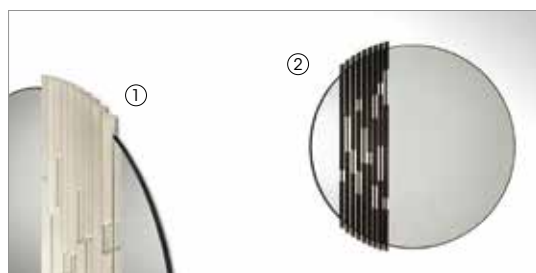

# RIFT

Specchiera da parete con profilo laterale in massiccio di frassino in finitura grigio antracite (fin.93). Lo specchio è diviso da lamelle disponibili in pelle bicolore o verniciate color bronzo, posizionabili a destra o a sinistra.

Wall mirror with lateral profile in solid ash wood available in anthracite grey finish (fin.93). The mirror is divided by small plates available in leather in two colours or painted in a bronze colour, and can be positioned on the right or on the left.

**60050**  
Specchiera divisori verniciati in bronzo  
*Mirror with plates painted in a bronze colour*  
Ø cm 130  
Ø in 51 1/8

**60055**  
Specchiera divisori in pelle bicolore  
*Mirror with plates in leather in two colours*  
Ø cm 130  
Ø in 51 1/8

**60060**  
Specchiera divisori verniciati in bronzo  
*Mirror with plates painted in a bronze colour*  
Ø cm 190  
Ø in 74 7/8

**60065**  
Specchiera divisori in pelle bicolore  
*Mirror with plates in leather in two colours*  
Ø cm 190  
Ø in 74 7/8