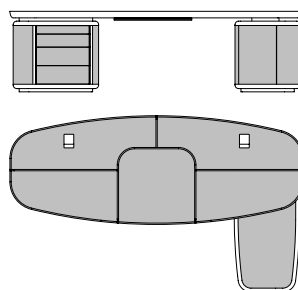

70040

Scrivania inserto centrale e cassettiere in cuoio, inserti in cuoio
Writing desk saddle leather central insert and chest of drawers, saddle leather inserts
 cm 270 x 100 x h 74
 in 106 1/8 x 39 3/8 x h 29 1/8

70034

Scrivania inserto centrale e cassettiere in cuoio, inserti in sapelli
Writing desk saddle leather central insert and chest of drawers, sapele inserts
 cm 270 x 100 x h 74
 in 106 1/8 x 39 3/8 x h 29 1/8

70031

Scrivania con penisola destra inserto centrale e cassettiere in cuoio, inserti e penisola in palissandro
Writing desk with right worktop saddle leather central insert and chest of drawers, rosewood inserts and worktop
 cm 270 x 162 x h 74
 in 106 1/8 x 63 3/4 x h 29 1/8