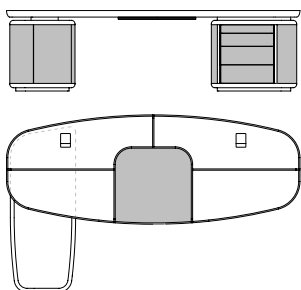

70031

Scrivania con penisola destra inserto centrale e cassettiere in cuoio, inserti e penisola in palissandro
Writing desk with right worktop saddle leather central insert and chest of drawers, rosewood inserts and worktop
 cm 270 x 162 x h 74
 in 106 1/8 x 63 3/4 x h 29 1/8

70041

Scrivania con penisola destra inserto centrale e cassettiere in cuoio, inserti e penisola in cuoio
Writing desk with right worktop saddle leather central insert and chest of drawers, saddle leather inserts and worktop
 cm 270 x 162 x h 74
 in 106 1/8 x 63 3/4 x h 29 1/8

70043

Scrivania con penisola destra inserto centrale e cassettiere in cuoio, inserti e penisola in sapelli
Writing desk with right worktop saddle leather central insert and chest of drawers, sapele inserts and worktop
 cm 270 x 162 x h 74
 in 106 1/8 x 63 3/4 x h 29 1/8

TYCOON

70032

Scrivania con penisola sinistra inserto centrale
e cassettera in cuoio, inserti e penisola in palissandro
*Writing desk with left worktop saddle leather central insert
and chest of drawers, rosewood inserts and worktop
cm 270 x 162 x h 74
in 106 1/8 x 63 3/4 x h 29 1/8*