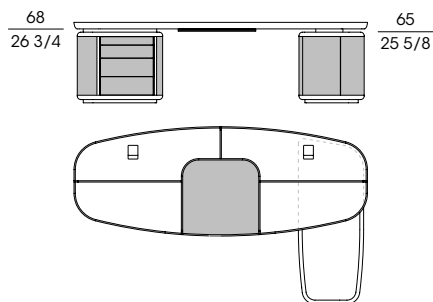

ACCESSORY

Modesty panel in curved plywood covered with saddle leather.

70030

Scrivania inserto centrale e cassettiere in cuoio, inserti in palissandro
Writing desk saddle leather central insert and chest of drawers, rosewood inserts
 cm 270 x 100 x h 74
 in 106 1/8 x 39 3/8 x h 29 1/8

70040

Scrivania inserto centrale e cassettiere in cuoio, inserti in cuoio
Writing desk saddle leather central insert and chest of drawers, saddle leather inserts
 cm 270 x 100 x h 74
 in 106 1/8 x 39 3/8 x h 29 1/8

70034

Scrivania inserto centrale e cassettiere in cuoio, inserti in sapelli
Writing desk saddle leather central insert and chest of drawers, sapele inserts
 cm 270 x 100 x h 74
 in 106 1/8 x 39 3/8 x h 29 1/8

70031

Scrivania con penisola destra inserto centrale e cassettiere in cuoio, inserti e penisola in palissandro
Writing desk with right worktop saddle leather central insert and chest of drawers, rosewood inserts and worktop
 cm 270 x 162 x h 74
 in 106 1/8 x 63 3/4 x h 29 1/8