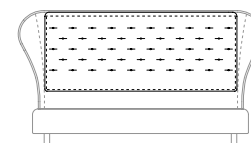

51964 - 51969 - 51974 - 51979 - 51984
Trapuntino
Quilt