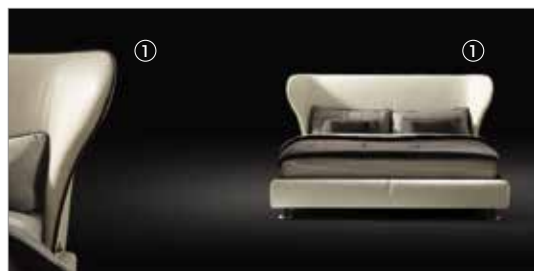

1 Rea 51971 + 51970 leather 9103/leather 9122